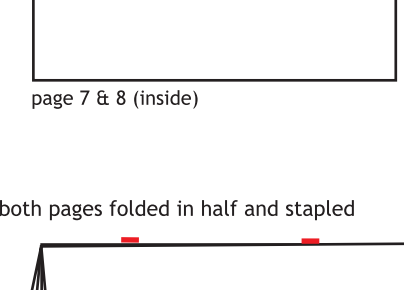

page 3 & 4 (inside)

page 1 & 2 (front & back) MAIL

page 3 & 4 (inside)

Folded in half (no stapling required)

folded in half again for mailing (no staples required)

Platinum Template 1 - 11 x 17" sheet

page 1 & 2 (front & back)

page 1 & 2 (front & back)

page 3 & 4 (inside)

page 3 & 4 (inside)

page 5 & 6 (inside)

page 5 & 6 (inside)

page 7 & 8 (inside)

page 7 & 8 (inside)

both pages folded in half and stapled

NOTE: "tab" closures (round stickers) may be required for mailing pieces with open edges

NOTE: Choose Vertical or Horizontal design template for any size or I can design one of each

vertical

horizontal