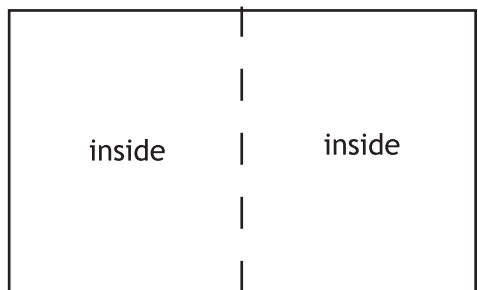

BROCHURE TEMPLATE SAMPLES

Bronze Template 1 - 8.5 x 11" sheet

page 1 (front) WEB

page 1 (front) MAIL

page 2 (back)

folded in half for mailing

Silver Template 1 - 8.5 x 14" sheet

page 1 & 2 (front & back)

page 1 & 2 (front & back) MAIL

page 3 & 4 (inside)

Folded in half (no stapling required)

Gold One Template 2 - 8.5 x 11" sheets

page 1 (front) WEB

page 1 (front) MAIL

page 2

page 3

page 4

both pages folded in half for mailing and stapled at binding

OR

kept flat and stapled at corner or put into plastic cover

Gold Two Template 1 - 11 x 17" sheet

page 1 & 2 (front & back) WEB

page 1 & 2 (front & back) MAIL